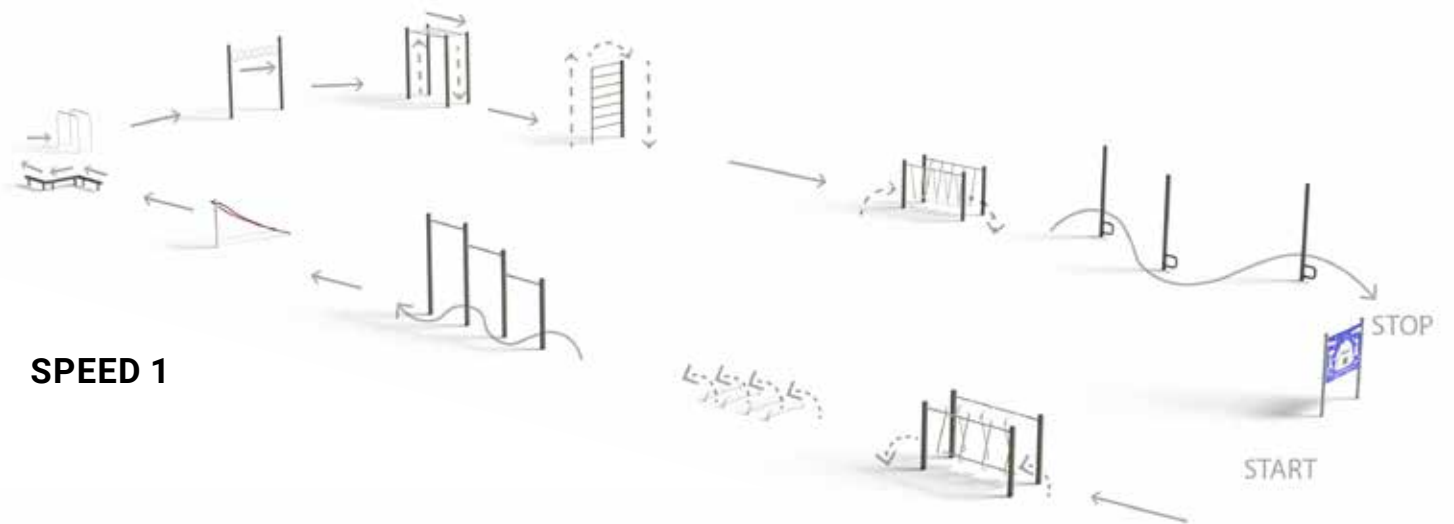

START&STOP SENSORY BOARD
IS-TA-114

SPEED 1

SPEED 2

SPEED 3

SPEED 4

SPEED 5

FITNESS

Do you want to stay healthy and fit?
Design your outdoor gym with us.