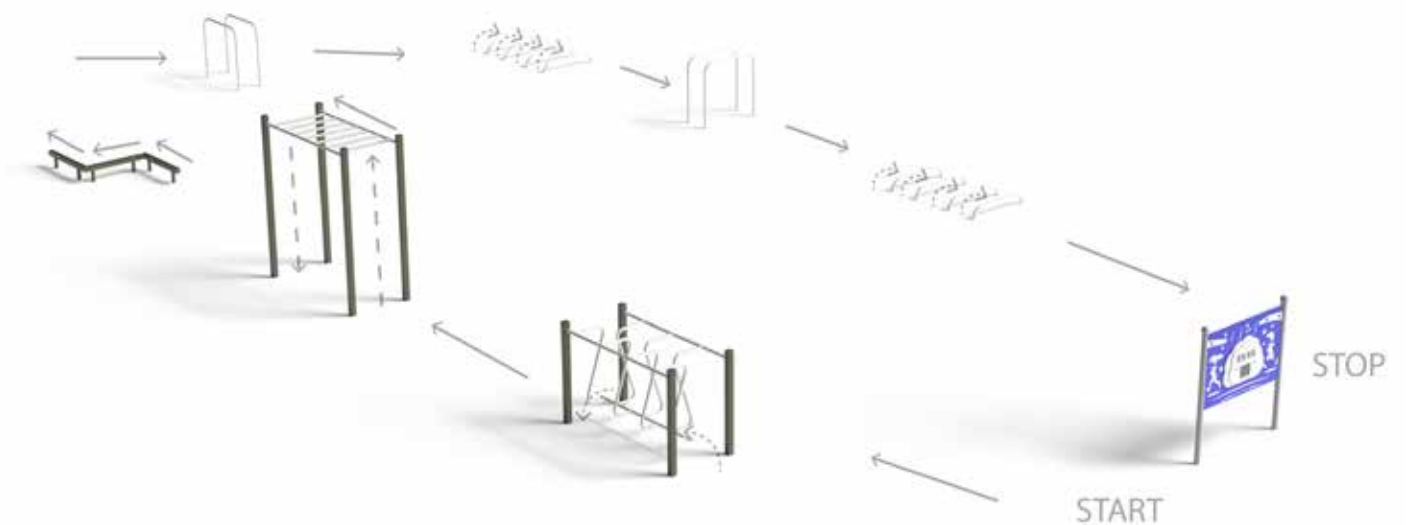

START&STOP SENSORY BOARD
IS-TA-114

SPEED 1

SPEED 2

SPEED 3

SPEED 4

SPEED 5

FITNESS

Do you want to stay healthy and fit?
Design your outdoor gym with us.